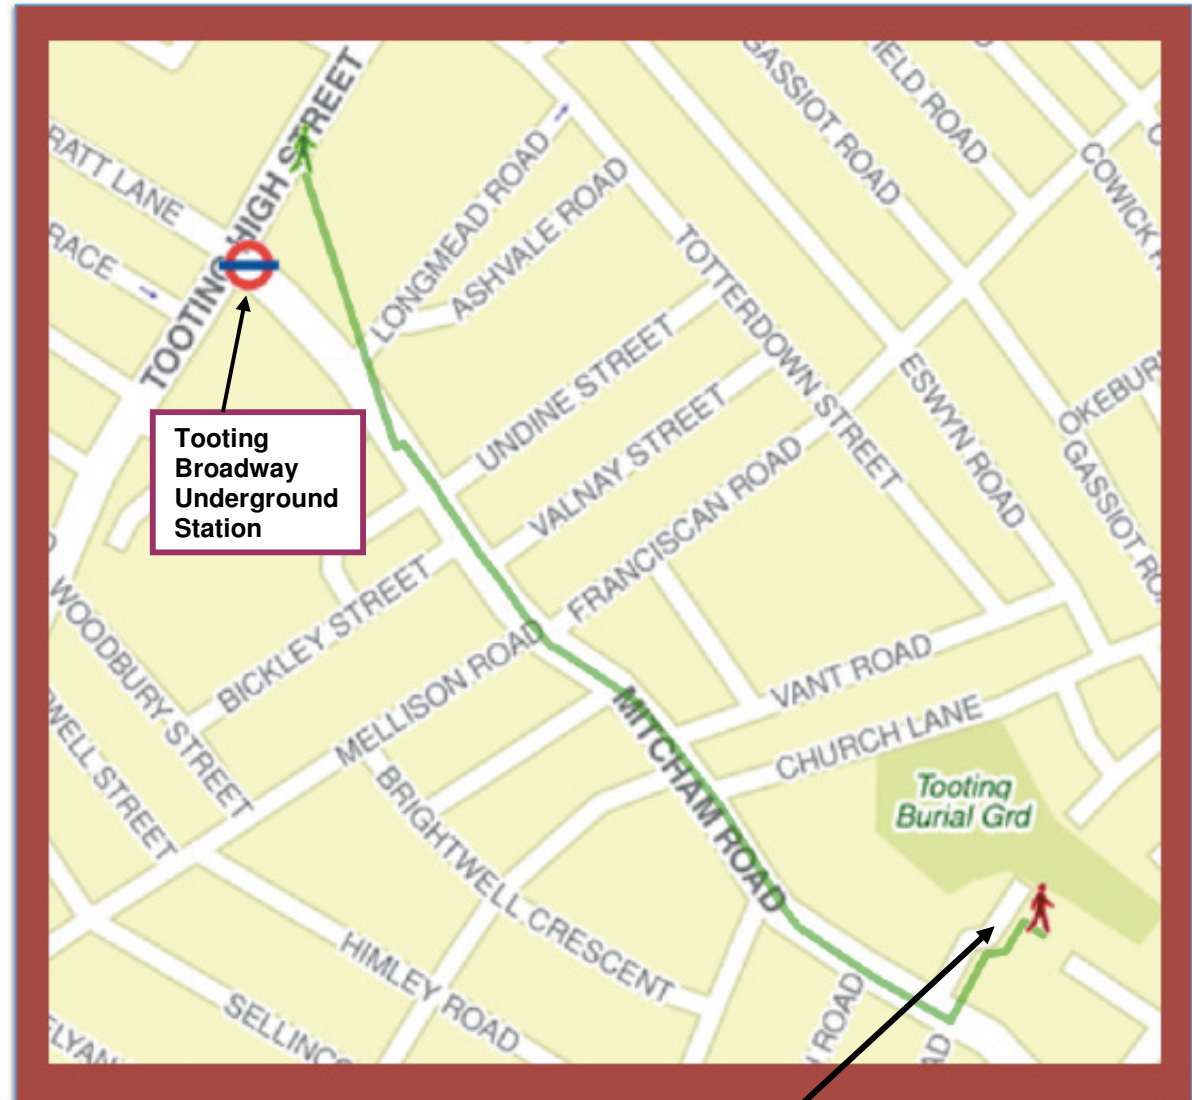

TOOTING HEALTH CENTRE

AMEN CORNER

Coming by bus

Buses 57, 127, and 333 stop at Amen Corner outside Tooting Health Clinic.

Buses 44, 77, 264, 270, 280 and 355 stop on Mitcham Road within 2-5 mins walk away.

Coming by train or tube

Tooting Station is a 5 min walk away.
Tooting Broadway station is approx. 20 min walk away.

Tooting Health Centre
Address: 63 Bevill Allen Close, Amen Corner, Tooting, London SW17 8PX