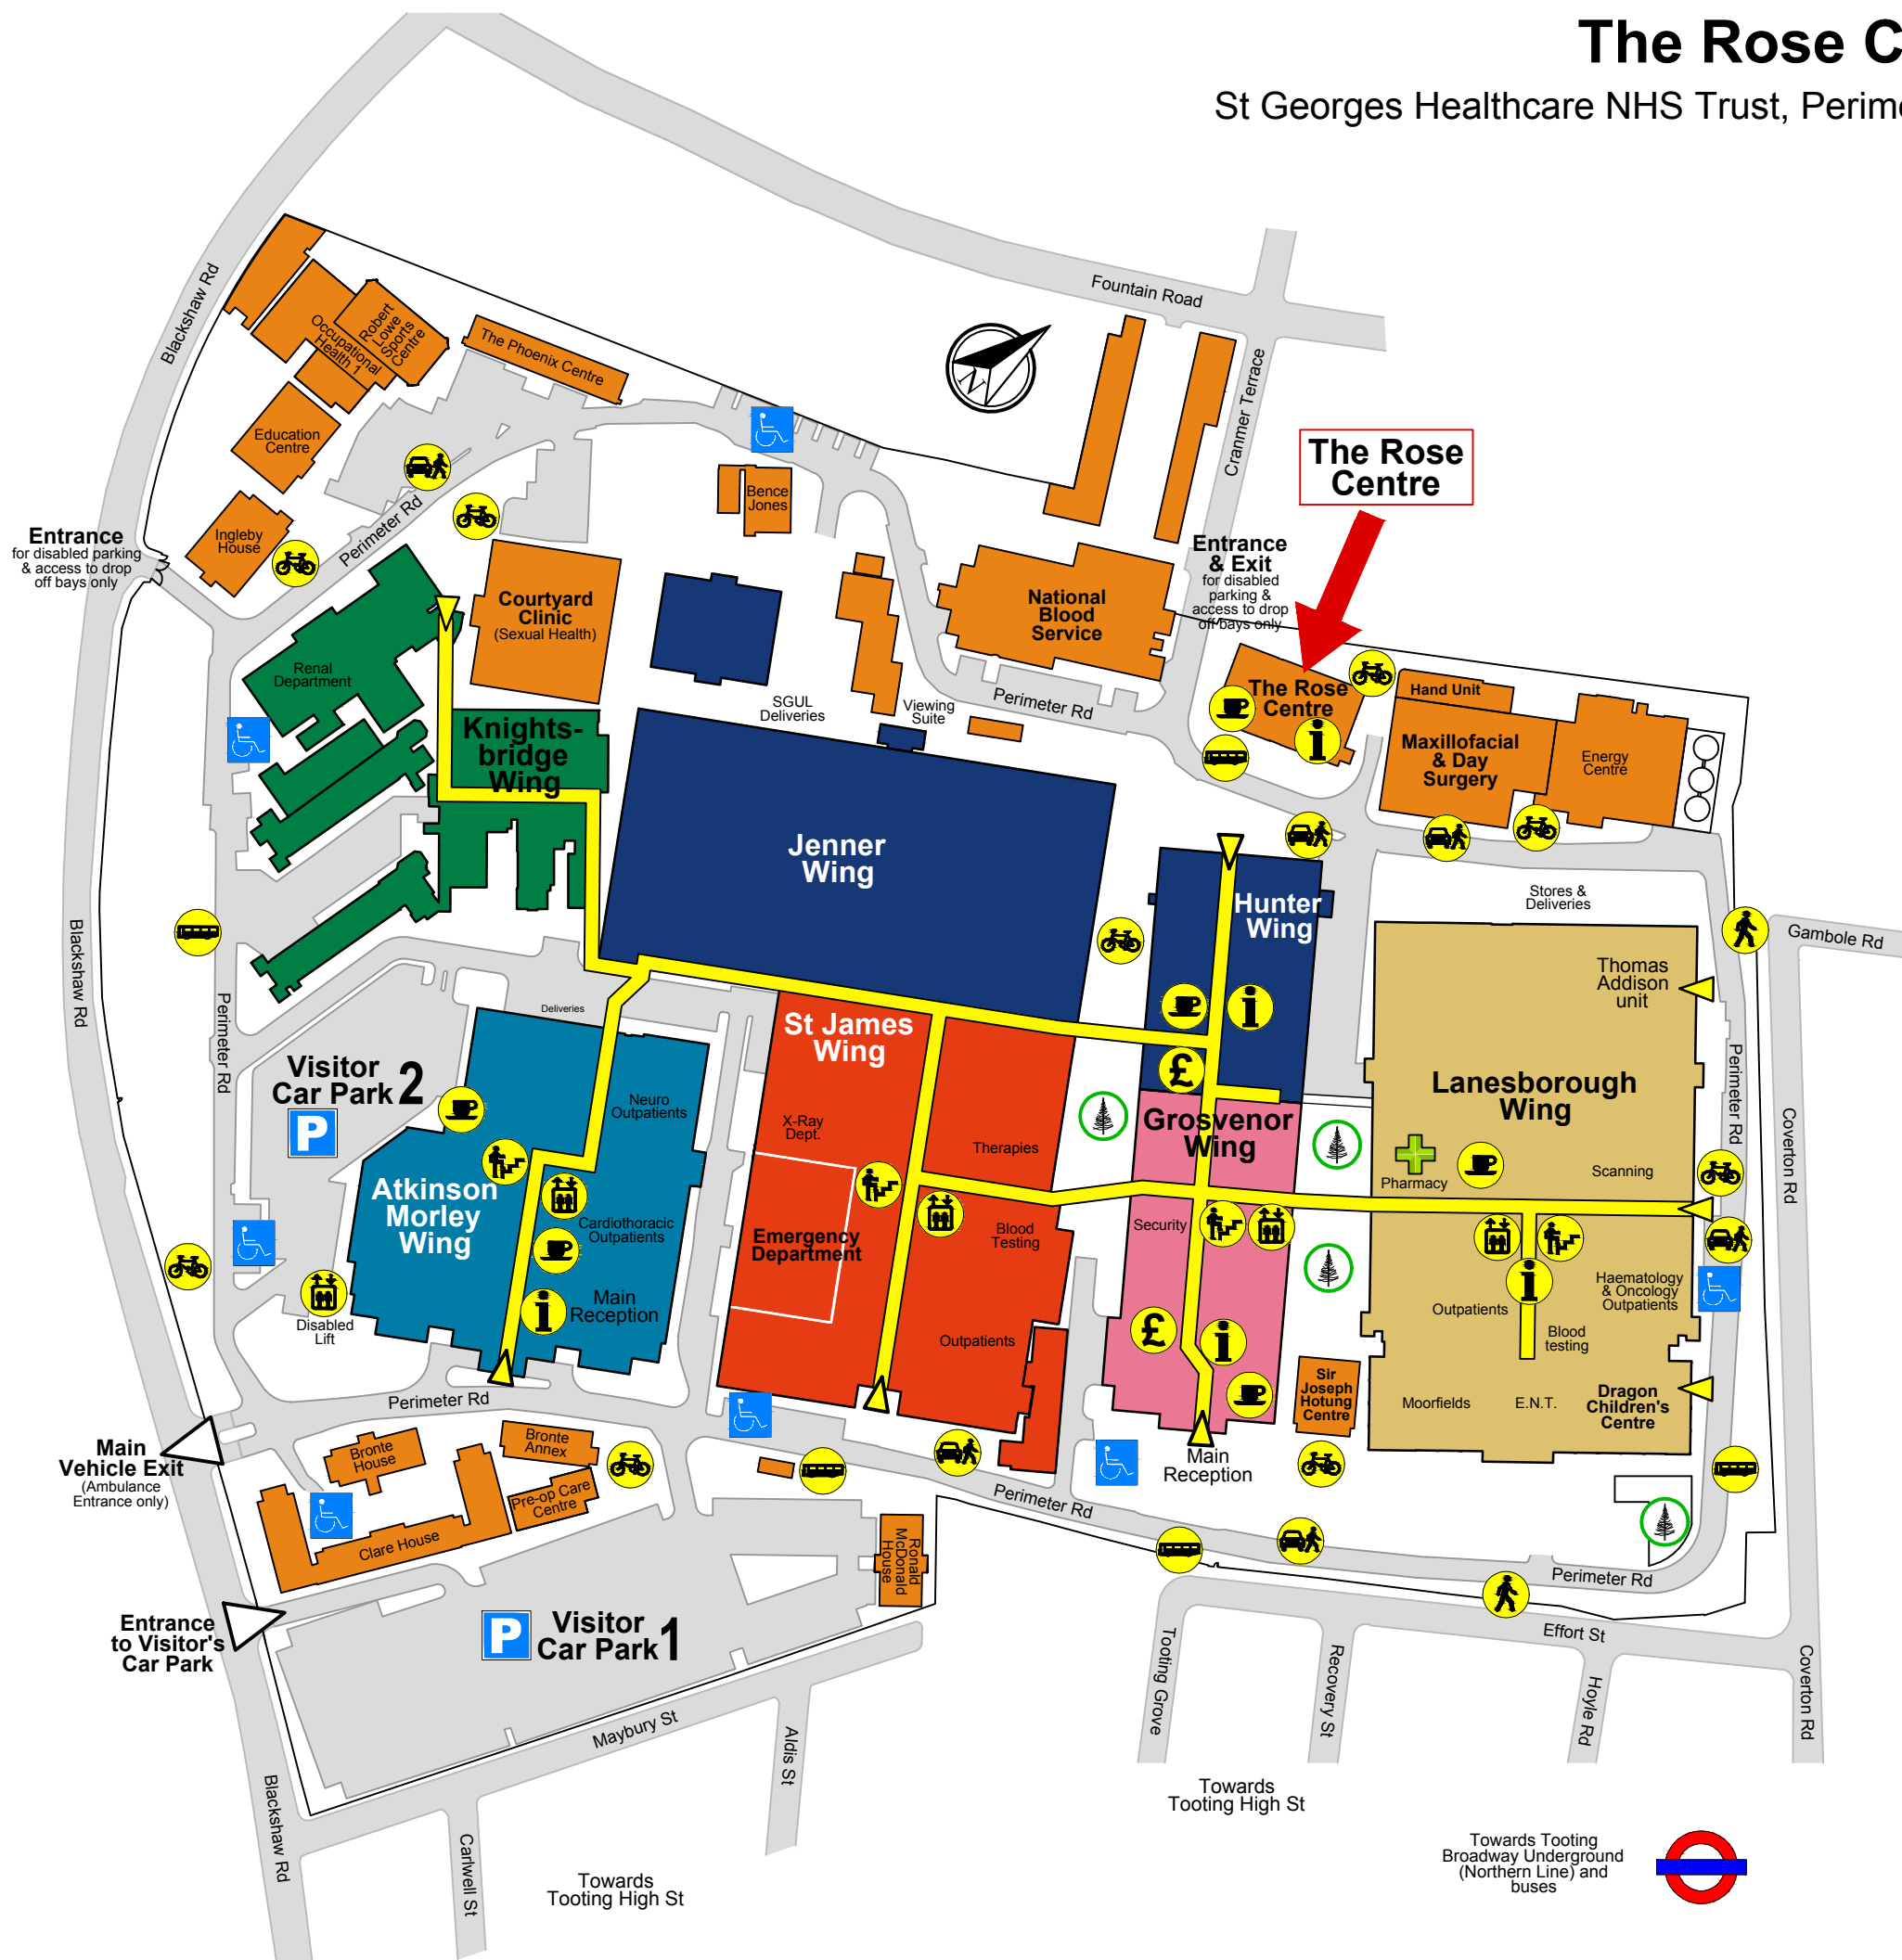

The Rose Centre

St Georges Healthcare NHS Trust, Perimeter Road, Tooting, SW17 0QT

Buses that service the local area:
44, 57, 77, 127, 133, G1, 155, 219, 264, 270,
280, 355, 493 (Buses G1 & 493 stop at front)

By Underground:
Tooting Broadway Station, Colliers Wood
Station - both on the Northern Line

By Car (Car Park 1):
Entrance to hospital pay-on-exit car park is on
Blackshaw Road. £2 for the first hour with
half-hourly rates after that.