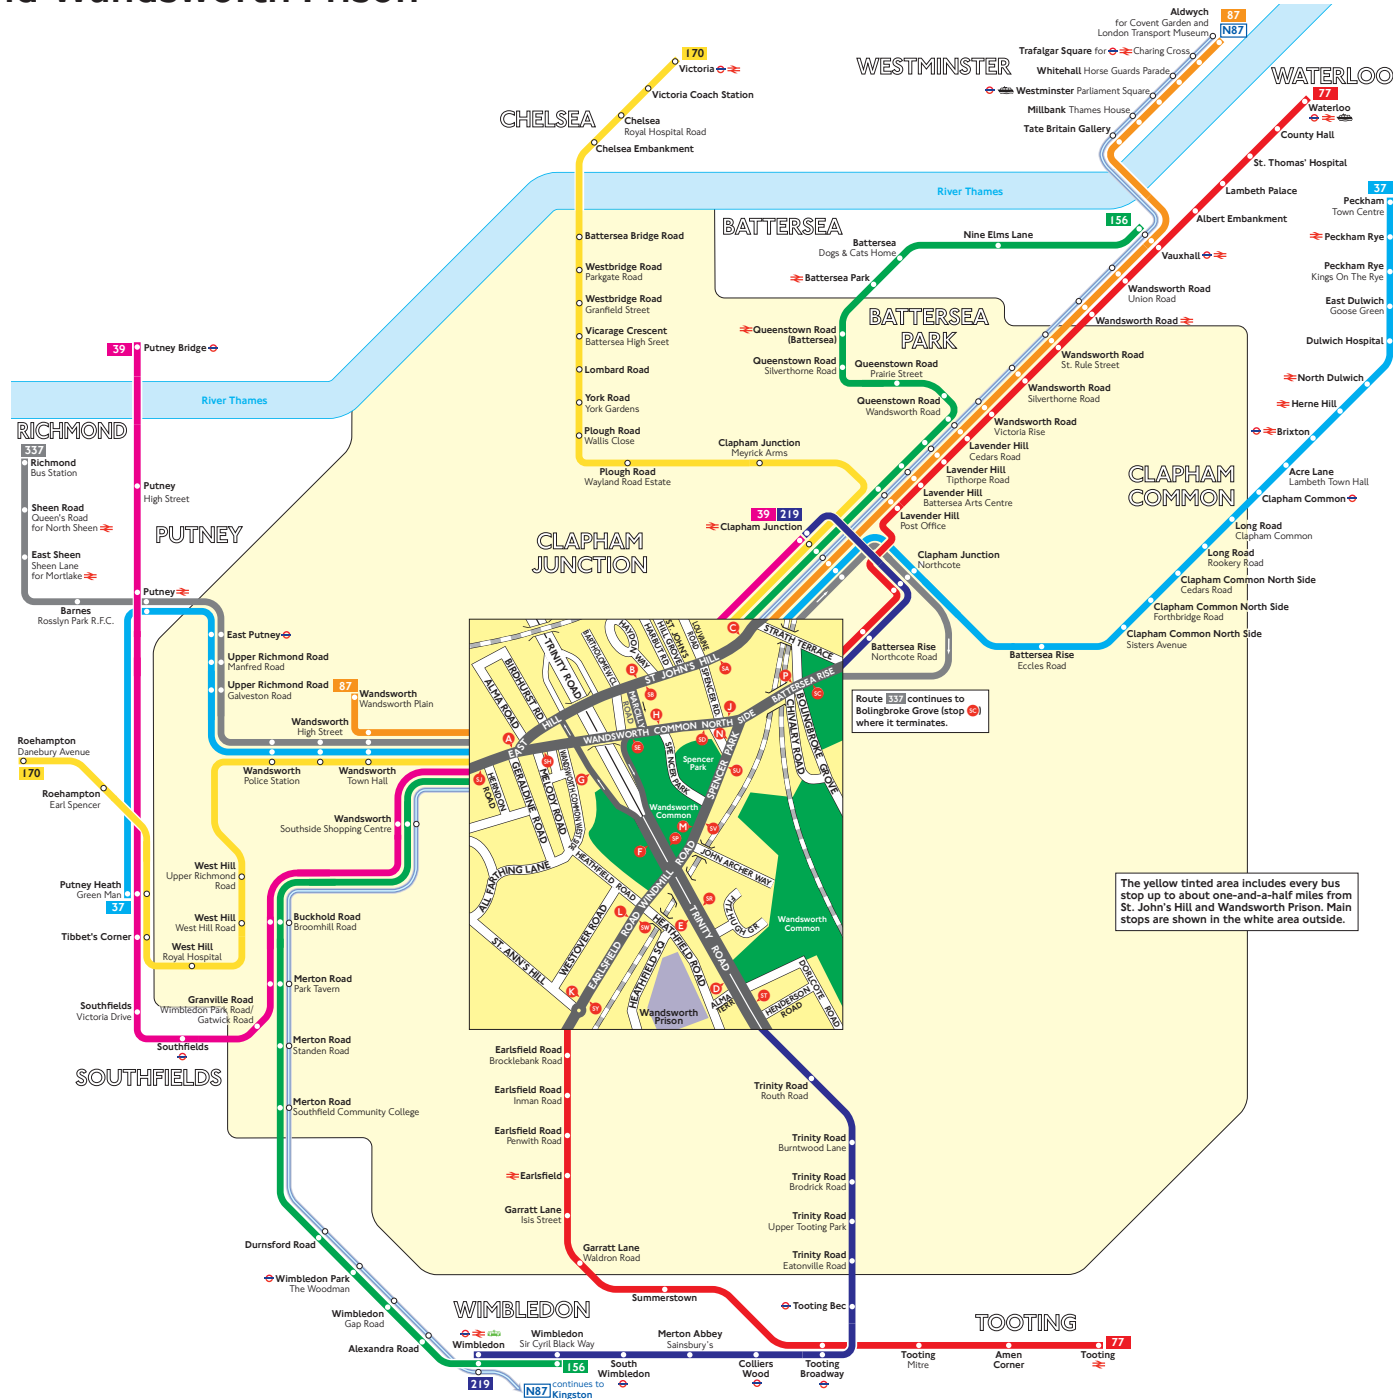

Buses from St. John's Hill and Wandsworth Prison

Route finder

Day buses including 24-hour routes

Bus route	Towards	Bus stops
37	Peckham	A B C
	Putney Heath	SA SB SH SJ
39	Clapham Junction	A B C
	Putney Bridge	SA SB SH SJ
77	Tooting	SC SU SV SW SY
	Waterloo	K L M N P
87	Aldwych	A B C
	Wandsworth	SA SB SH SJ
156	Vauxhall	A B C
	Wimbledon	SA SB SH SJ
170	Roehampton	SA SB SH SJ
	Victoria	A B C
219	Clapham Junction	D E F G H J P
	Wimbledon	SC SD SE SP SR ST
337	Battersea Rise	A B C
	Richmond	SA SB SH SJ

Night buses

Bus route	Towards	Bus stops
N87	Aldwych	A B C
	Kingston	SA SB SH SJ