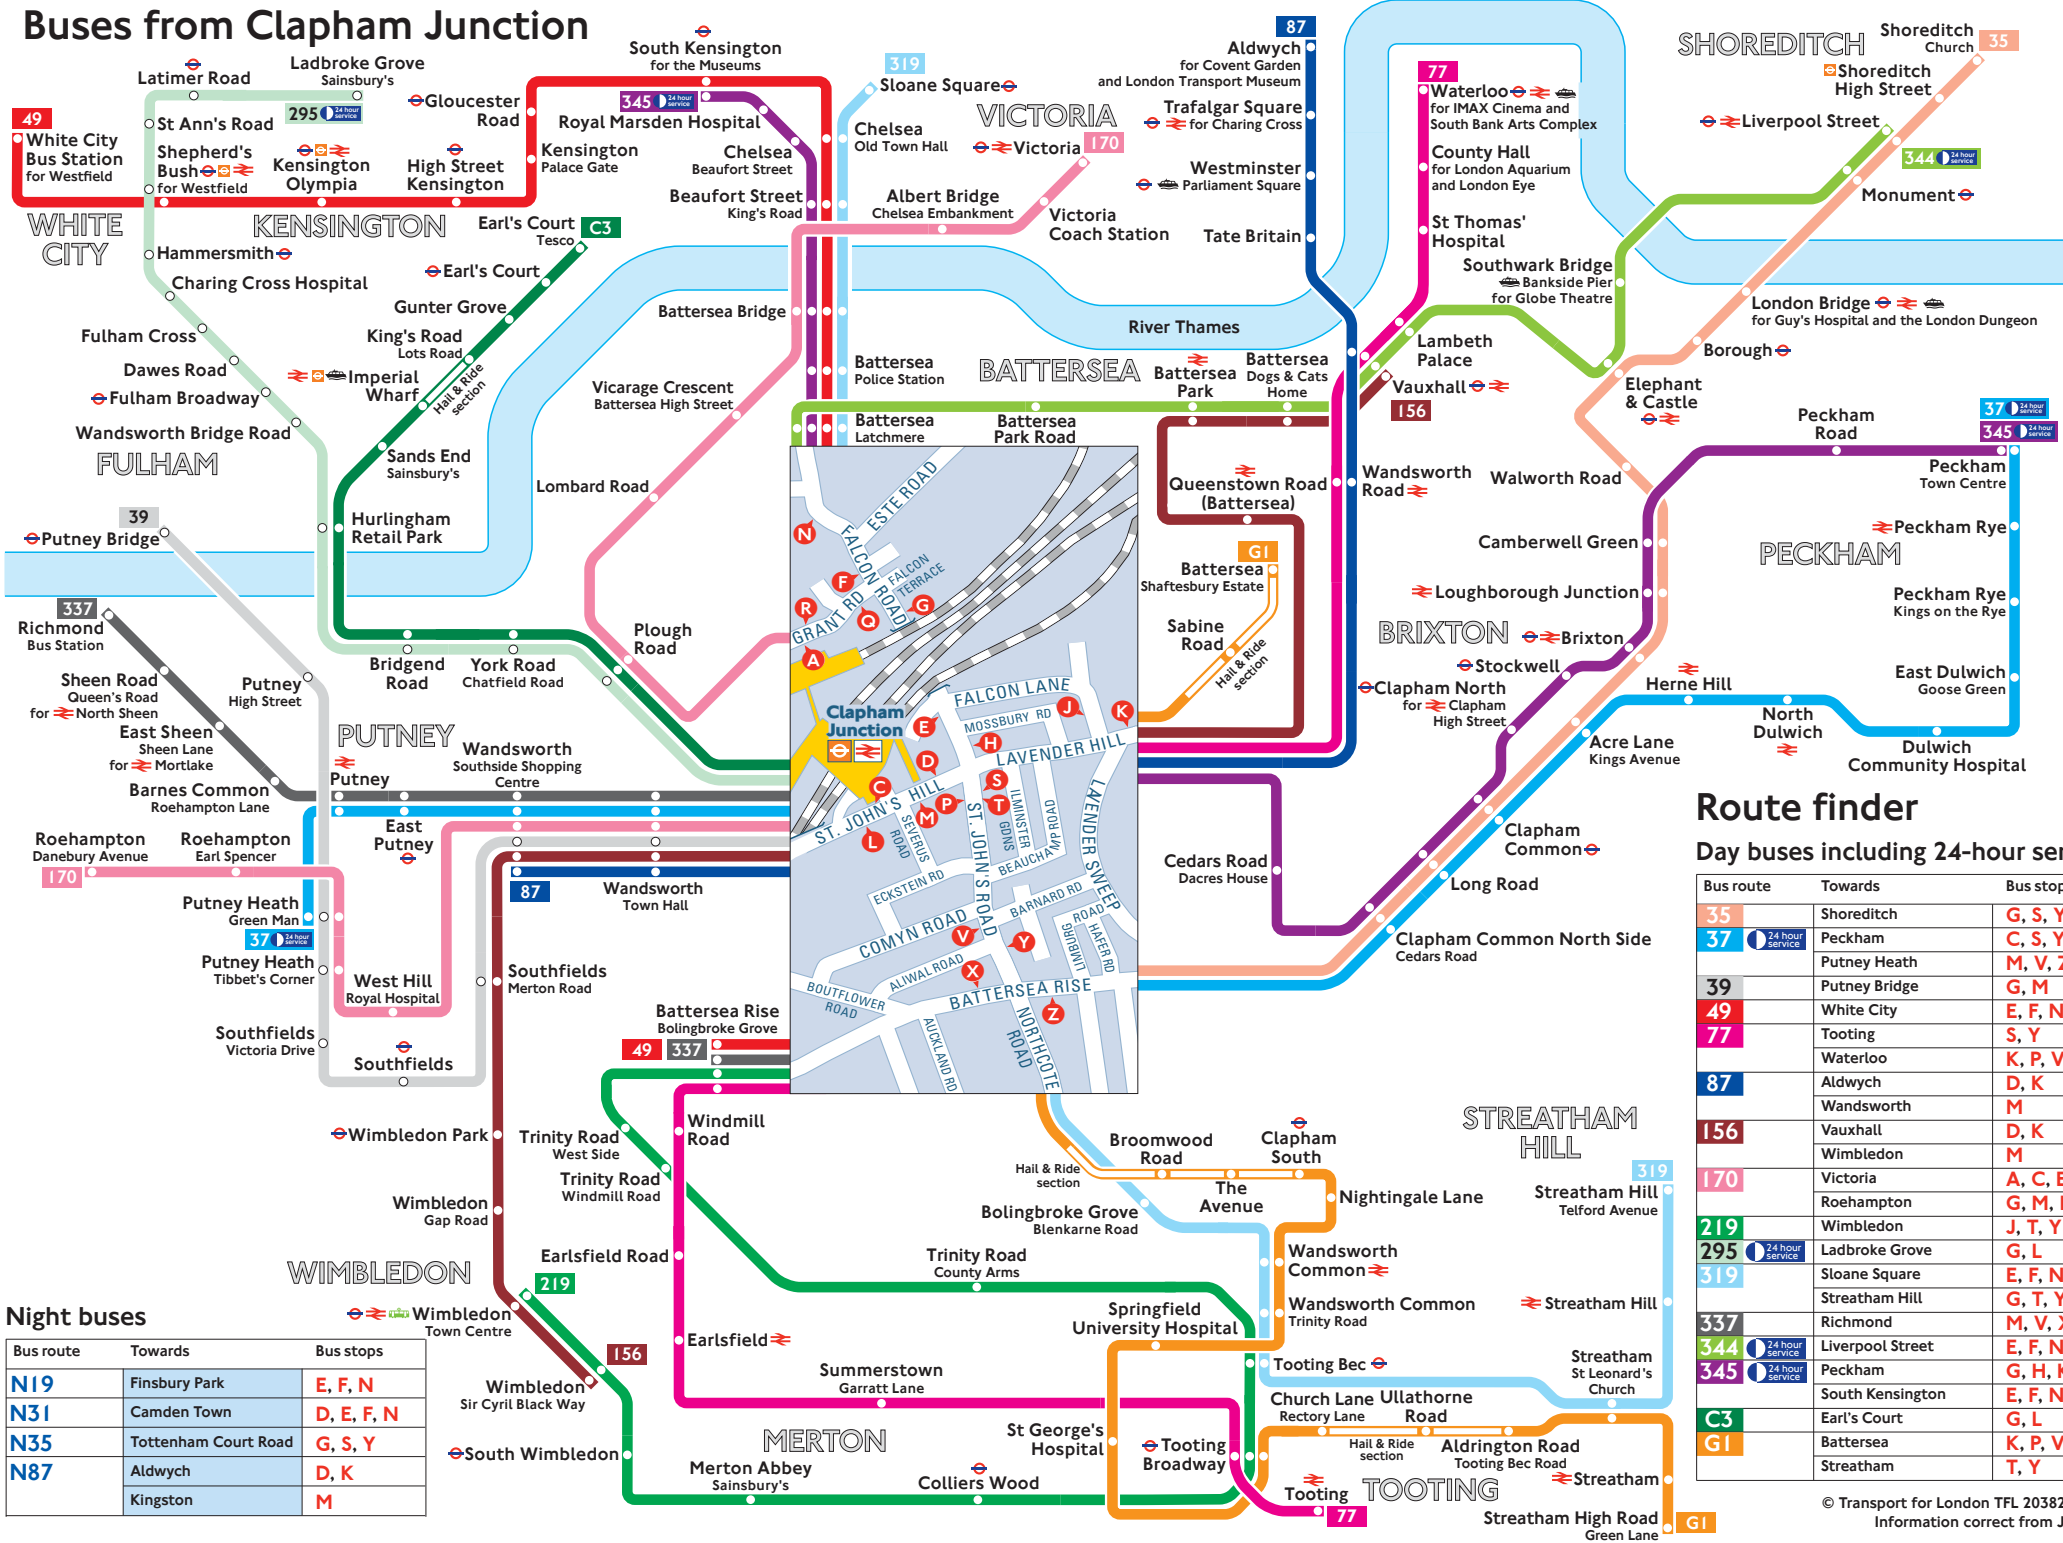

Buses from Clapham Junction

Route finder

Day buses including 24-hour services

Bus route	Towards	Bus stops
35	Shoreditch	G, S, Y
37	Peckham	C, S, Y
	Putney Heath	M, V, Z
39	Putney Bridge	G, M
49	White City	E, F, N, V, X
77	Tooting	S, Y
	Waterloo	K, P, V, X
87	Aldwych	D, K
	Wandsworth	M
156	Vauxhall	D, K
	Wimbledon	M
170	Victoria	A, C, E
	Roehampton	G, M, R
	Wimbledon	J, T, Y
219	Ladbroke Grove	G, L
295	Sloane Square	E, F, N, V
319	Streatham Hill	G, T, Y
337	Richmond	M, V, X
344	Liverpool Street	E, F, N
345	Peckham	G, H, K
	South Kensington	E, F, N
C3	Earl's Court	G, L
GI	Battersea	K, P, V
	Streatham	T, Y

Night buses

Bus route	Towards	Bus stops
N19	Finsbury Park	E, F, N
N31	Camden Town	D, E, F, N
N35	Tottenham Court Road	G, S, Y
N87	Aldwych	D, K
	Kingston	M