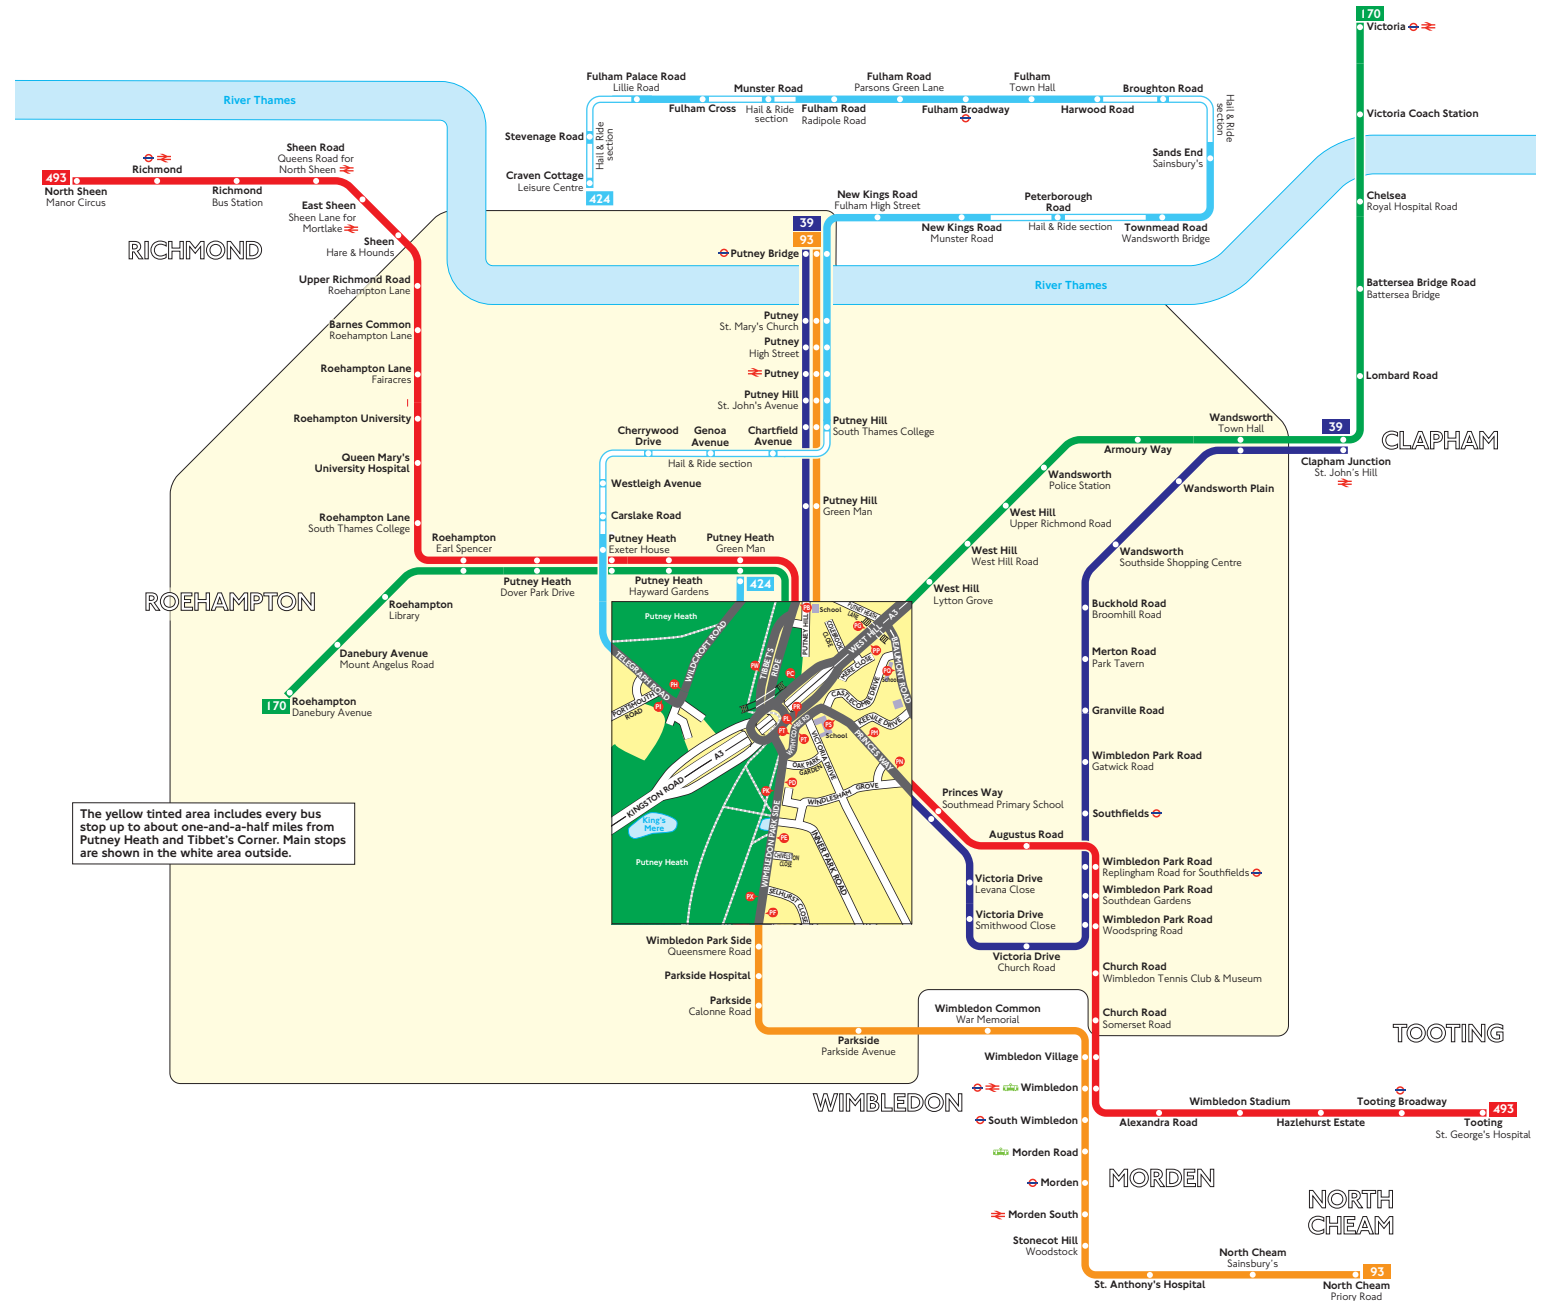

Buses from Putney Heath and Tibbet's Corner

Route finder

Day buses including 24-hour routes

Bus route	Towards	Bus stops
39	Clapham Junction Putney Bridge	PB PL PH PN PP PD PR PW
93	North Cheam Putney Bridge	PB PD PE PF PK PW PX
170	Roehampton Victoria	PP PR PW PB PC PG
424	Craven Cottage + Putney Heath Green Man +	PI PH
493	North Sheen Tooting	PP PD PR PW PB PL PM PN