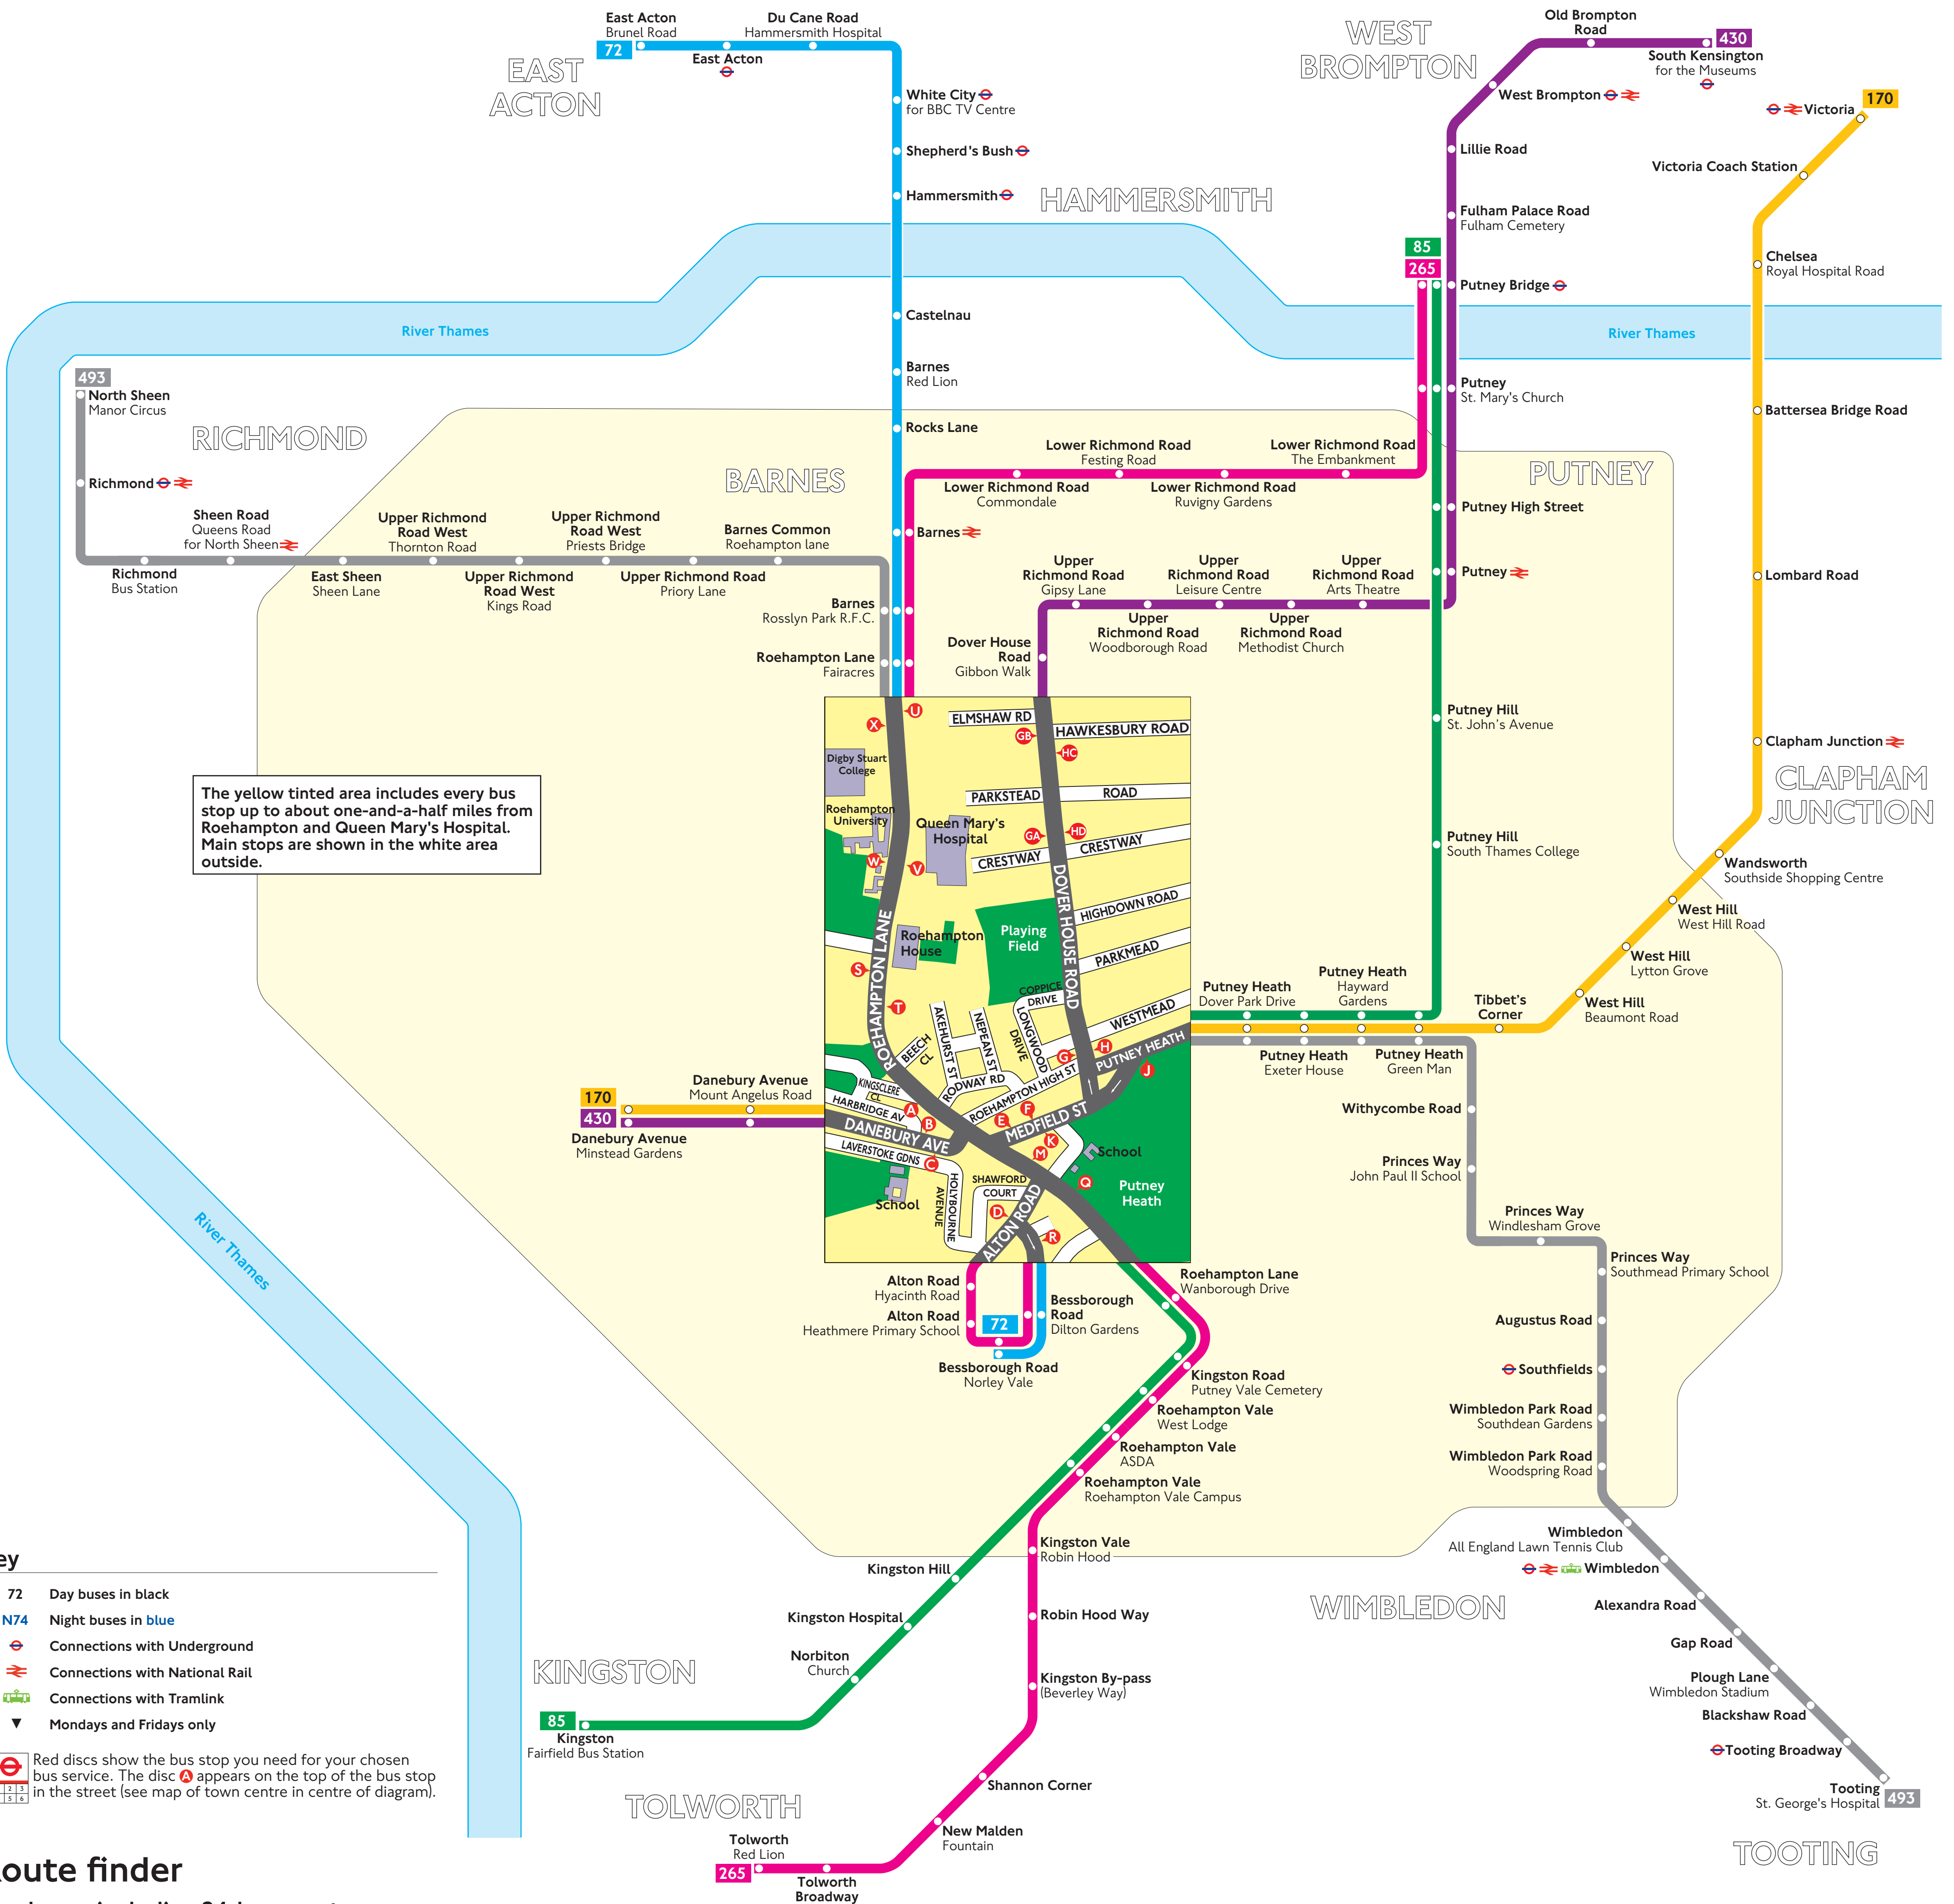

Buses from Roehampton and Queen Mary's Hospital

The yellow tinted area includes every bus stop up to about one-and-a-half miles from Roehampton and Queen Mary's Hospital. Main stops are shown in the white area outside.

- Key**
- 72 Day buses in black
 - N74 Night buses in blue
 - Connections with Underground
 - Connections with National Rail
 - Connections with Tramlink
 - Mondays and Fridays only
- Red discs show the bus stop you need for your chosen bus service. The disc appears on the top of the bus stop in the street (see map of town centre in centre of diagram).

Route finder

Day buses including 24-hour routes

Bus route	Towards	Bus stops
72	East Acton	A D S W X
	Roehampton Bessborough Road	M R T U V
85	Kingston	J K M O
	Putney Bridge	D F
170	Roehampton Danebury Avenue	C J K
265	Putney Bridge	A D S W X
	Tolworth	D M O R T U V
430	Roehampton Danebury Avenue	C H K Hc Hd
	South Kensington	B F G Gc Gc
493	North Sheen	A J K S W X
	Tooting	E T U V