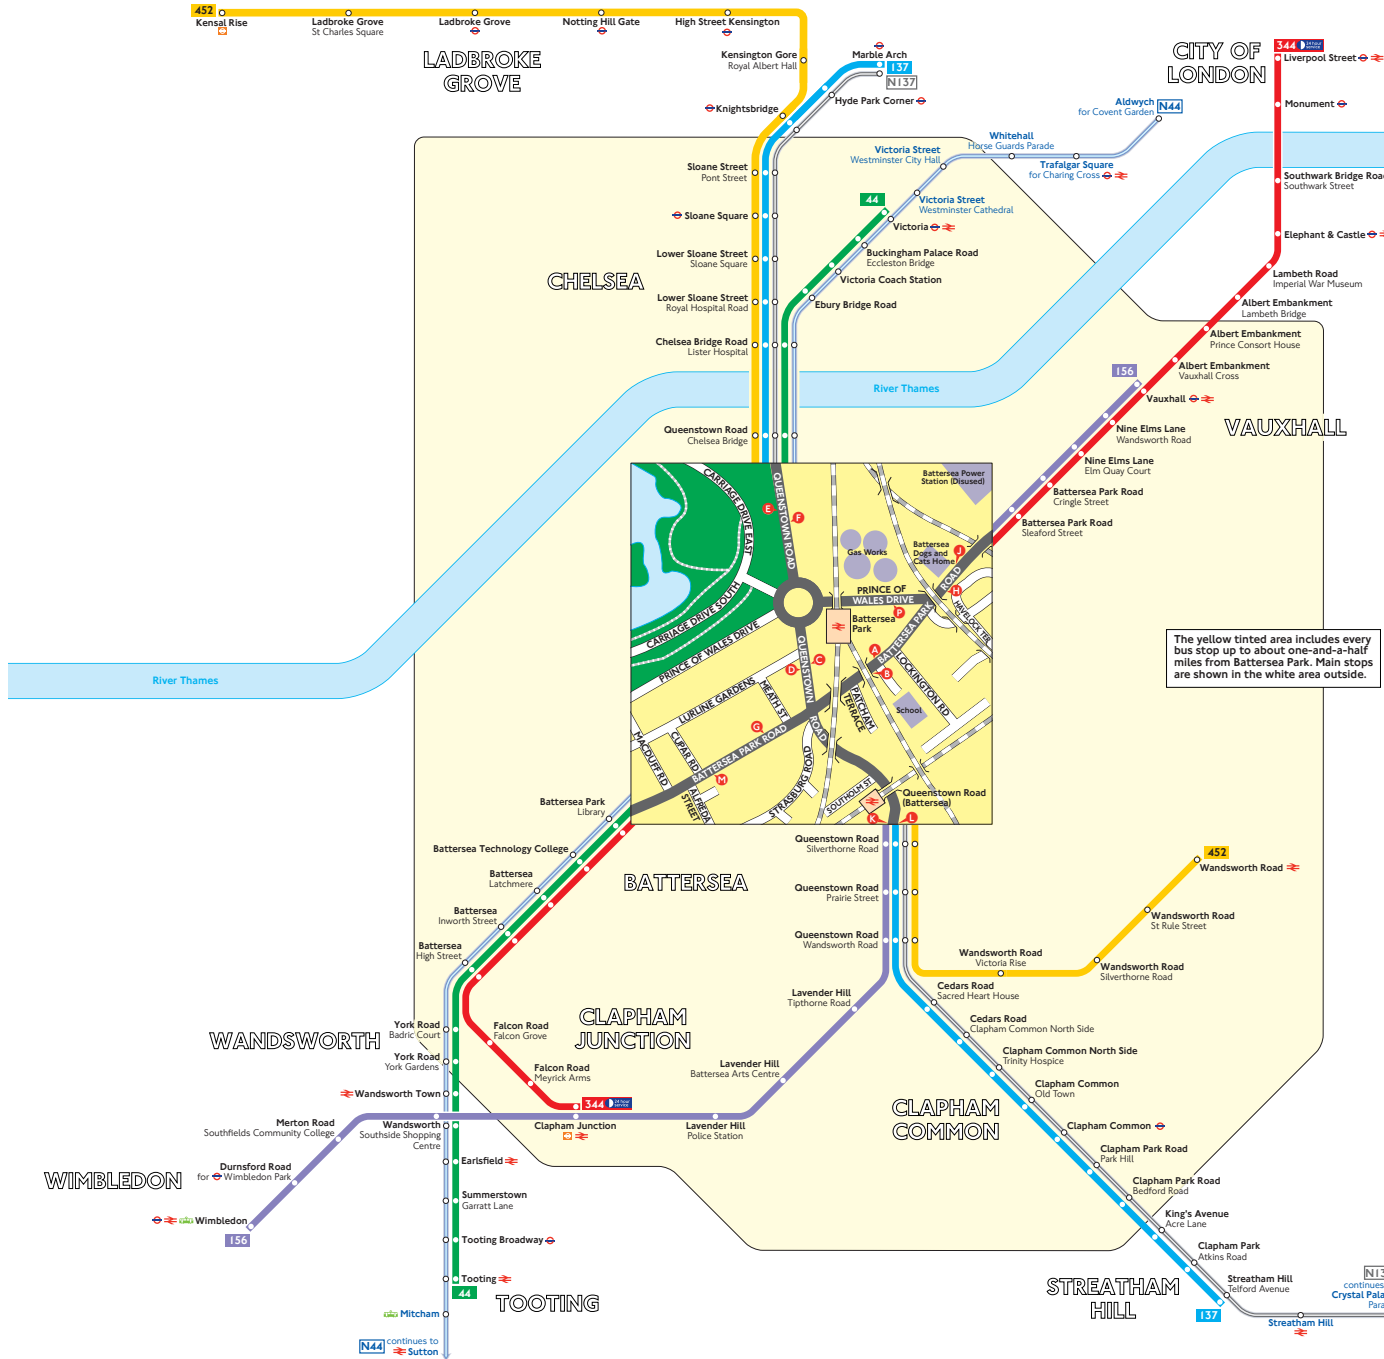

Buses from Battersea Park

Route finder

Day buses including 24-hour services

Bus route	Towards	Bus stops
44	Tooting	C F M
	Victoria	D E G
137	Marble Arch	D E K
	Streatham Hill	C F L
156	Vauxhall	D J K
	Wimbledon	C L P
344 24 hour service	Clapham Junction	B H M
	Liverpool Street	A G J
452	Kensal Rise	D E K
	Wandsworth Road	C F L

Night buses

Bus route	Towards	Bus stops
N44	Aldwych	D E G
	Sutton	C F M
N137	Crystal Palace	C F L
	Marble Arch	D E K