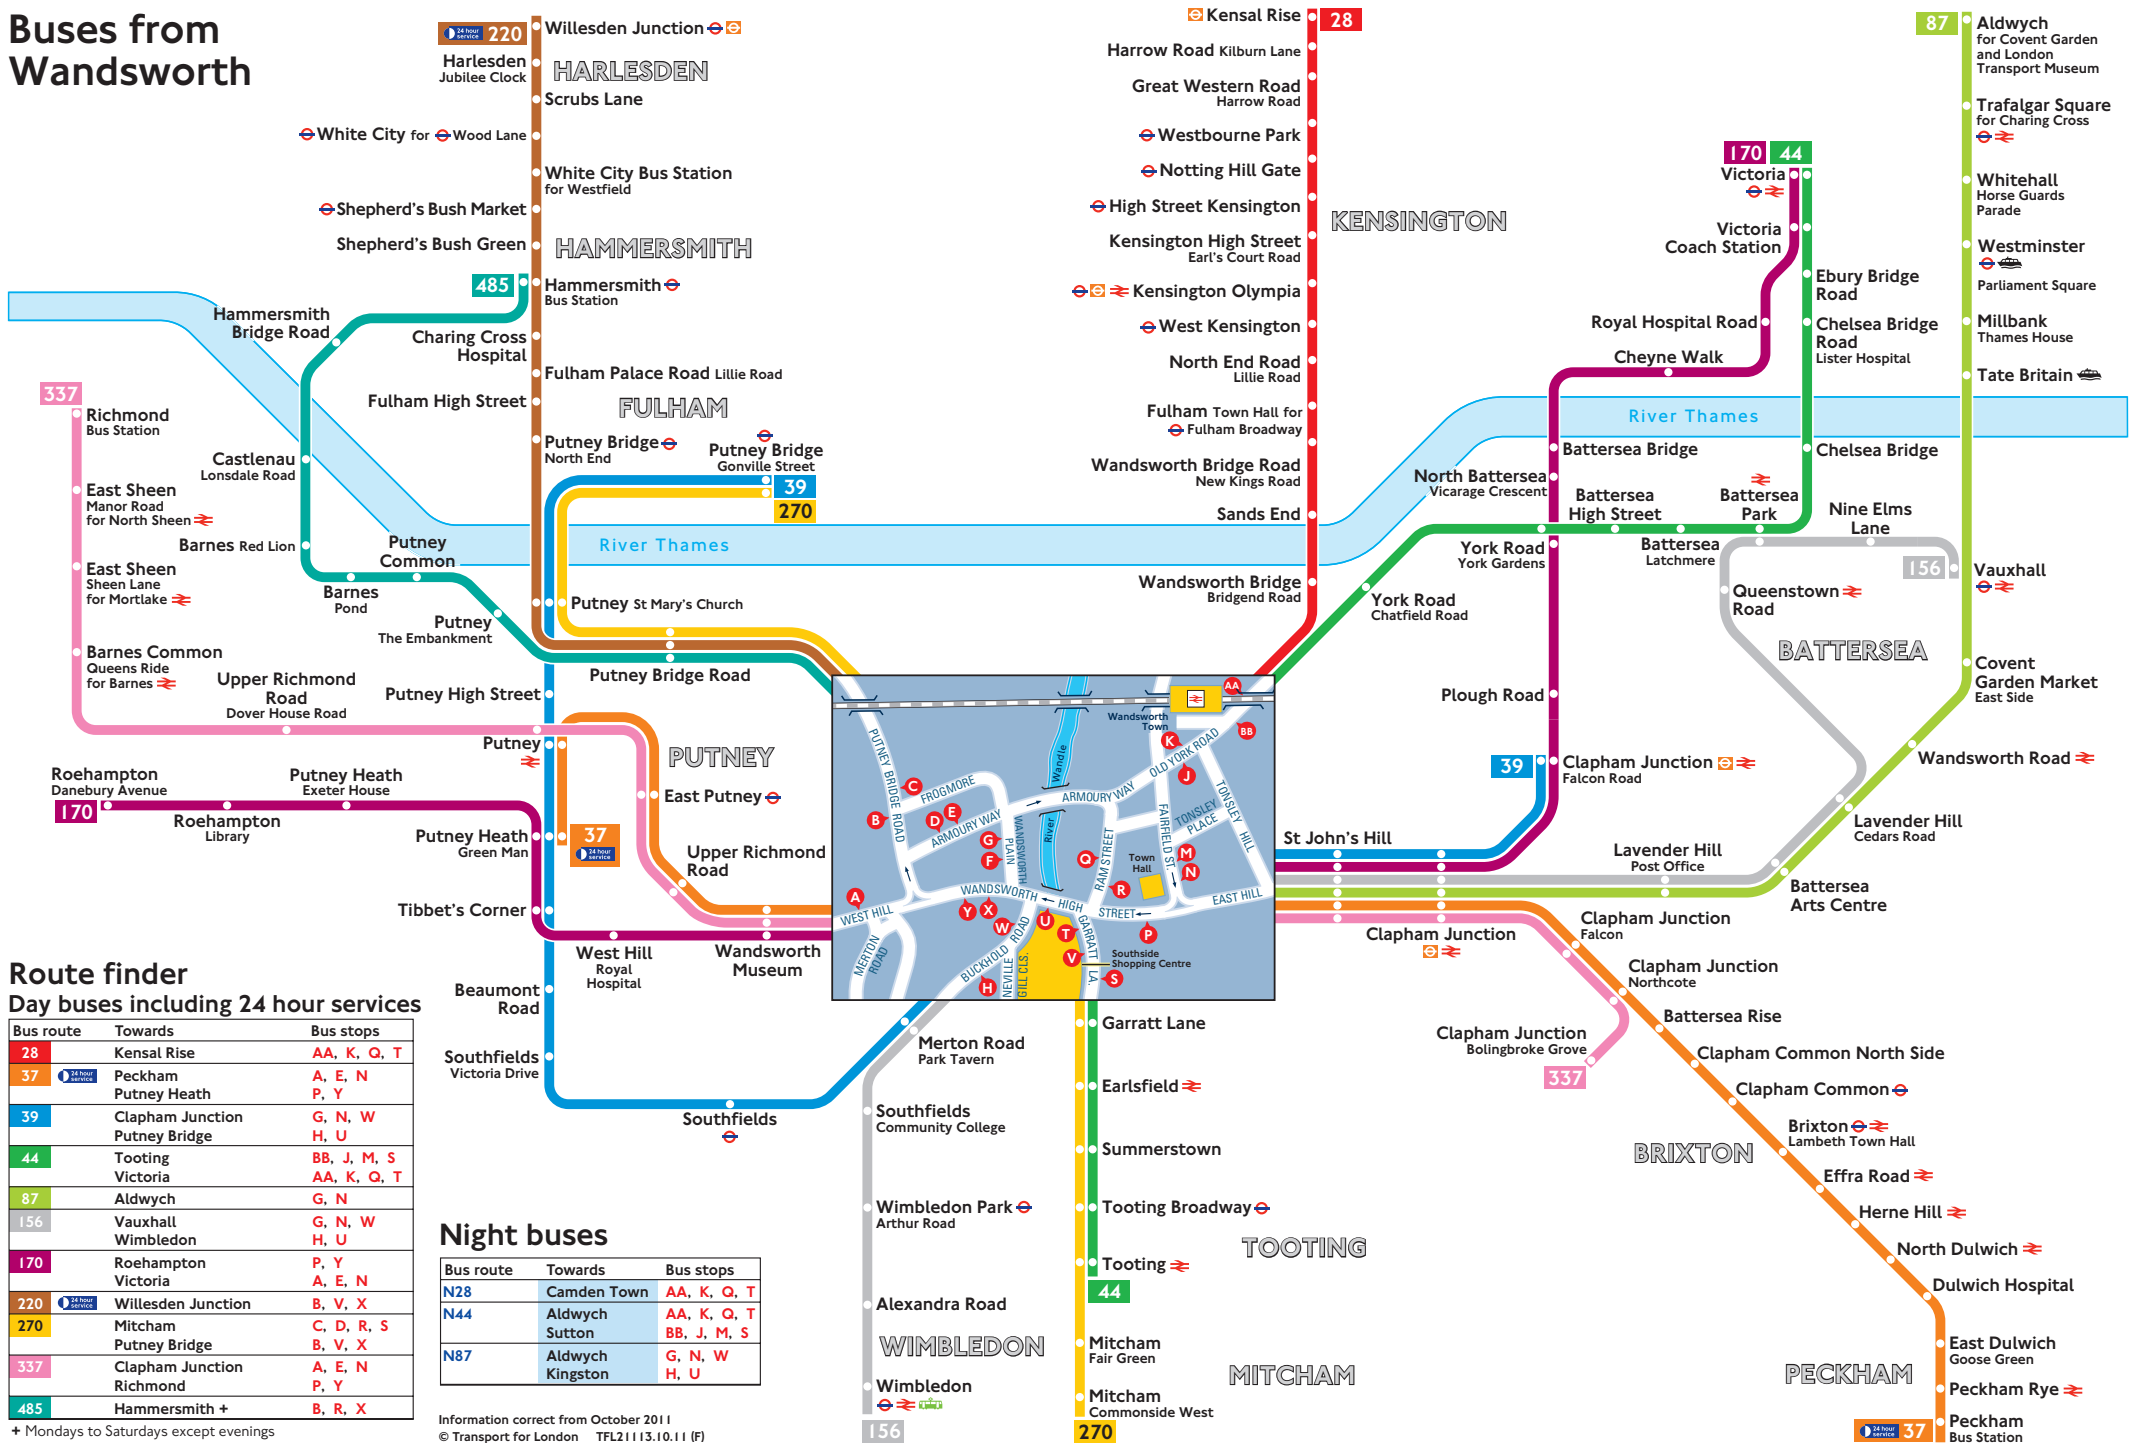

# Buses from Wandsworth

## Route finder

### Day buses including 24 hour services

Bus route	Towards	Bus stops
28	Kensal Rise	AA, K, Q, T
37	Peckham Putney Heath	A, E, N P, Y
39	Clapham Junction Putney Bridge	G, N, W H, U
44	Tooting Victoria	BB, J, M, S AA, K, Q, T
87	Aldwych	G, N
156	Vauxhall Wimbledon	G, N, W H, U
170	Roehampton Victoria	P, Y A, E, N
220	Willesden Junction	B, V, X
270	Mitcham Putney Bridge	C, D, R, S B, V, X
337	Clapham Junction Richmond	A, E, N P, Y
485	Hammersmith +	B, R, X

## Night buses

Bus route	Towards	Bus stops
N28	Camden Town	AA, K, Q, T
N44	Aldwych Sutton	AA, K, Q, T BB, J, M, S
N87	Aldwych Kingston	G, N, W H, U

Information correct from October 2011  
 © Transport for London TFL21113.10.11 (F)