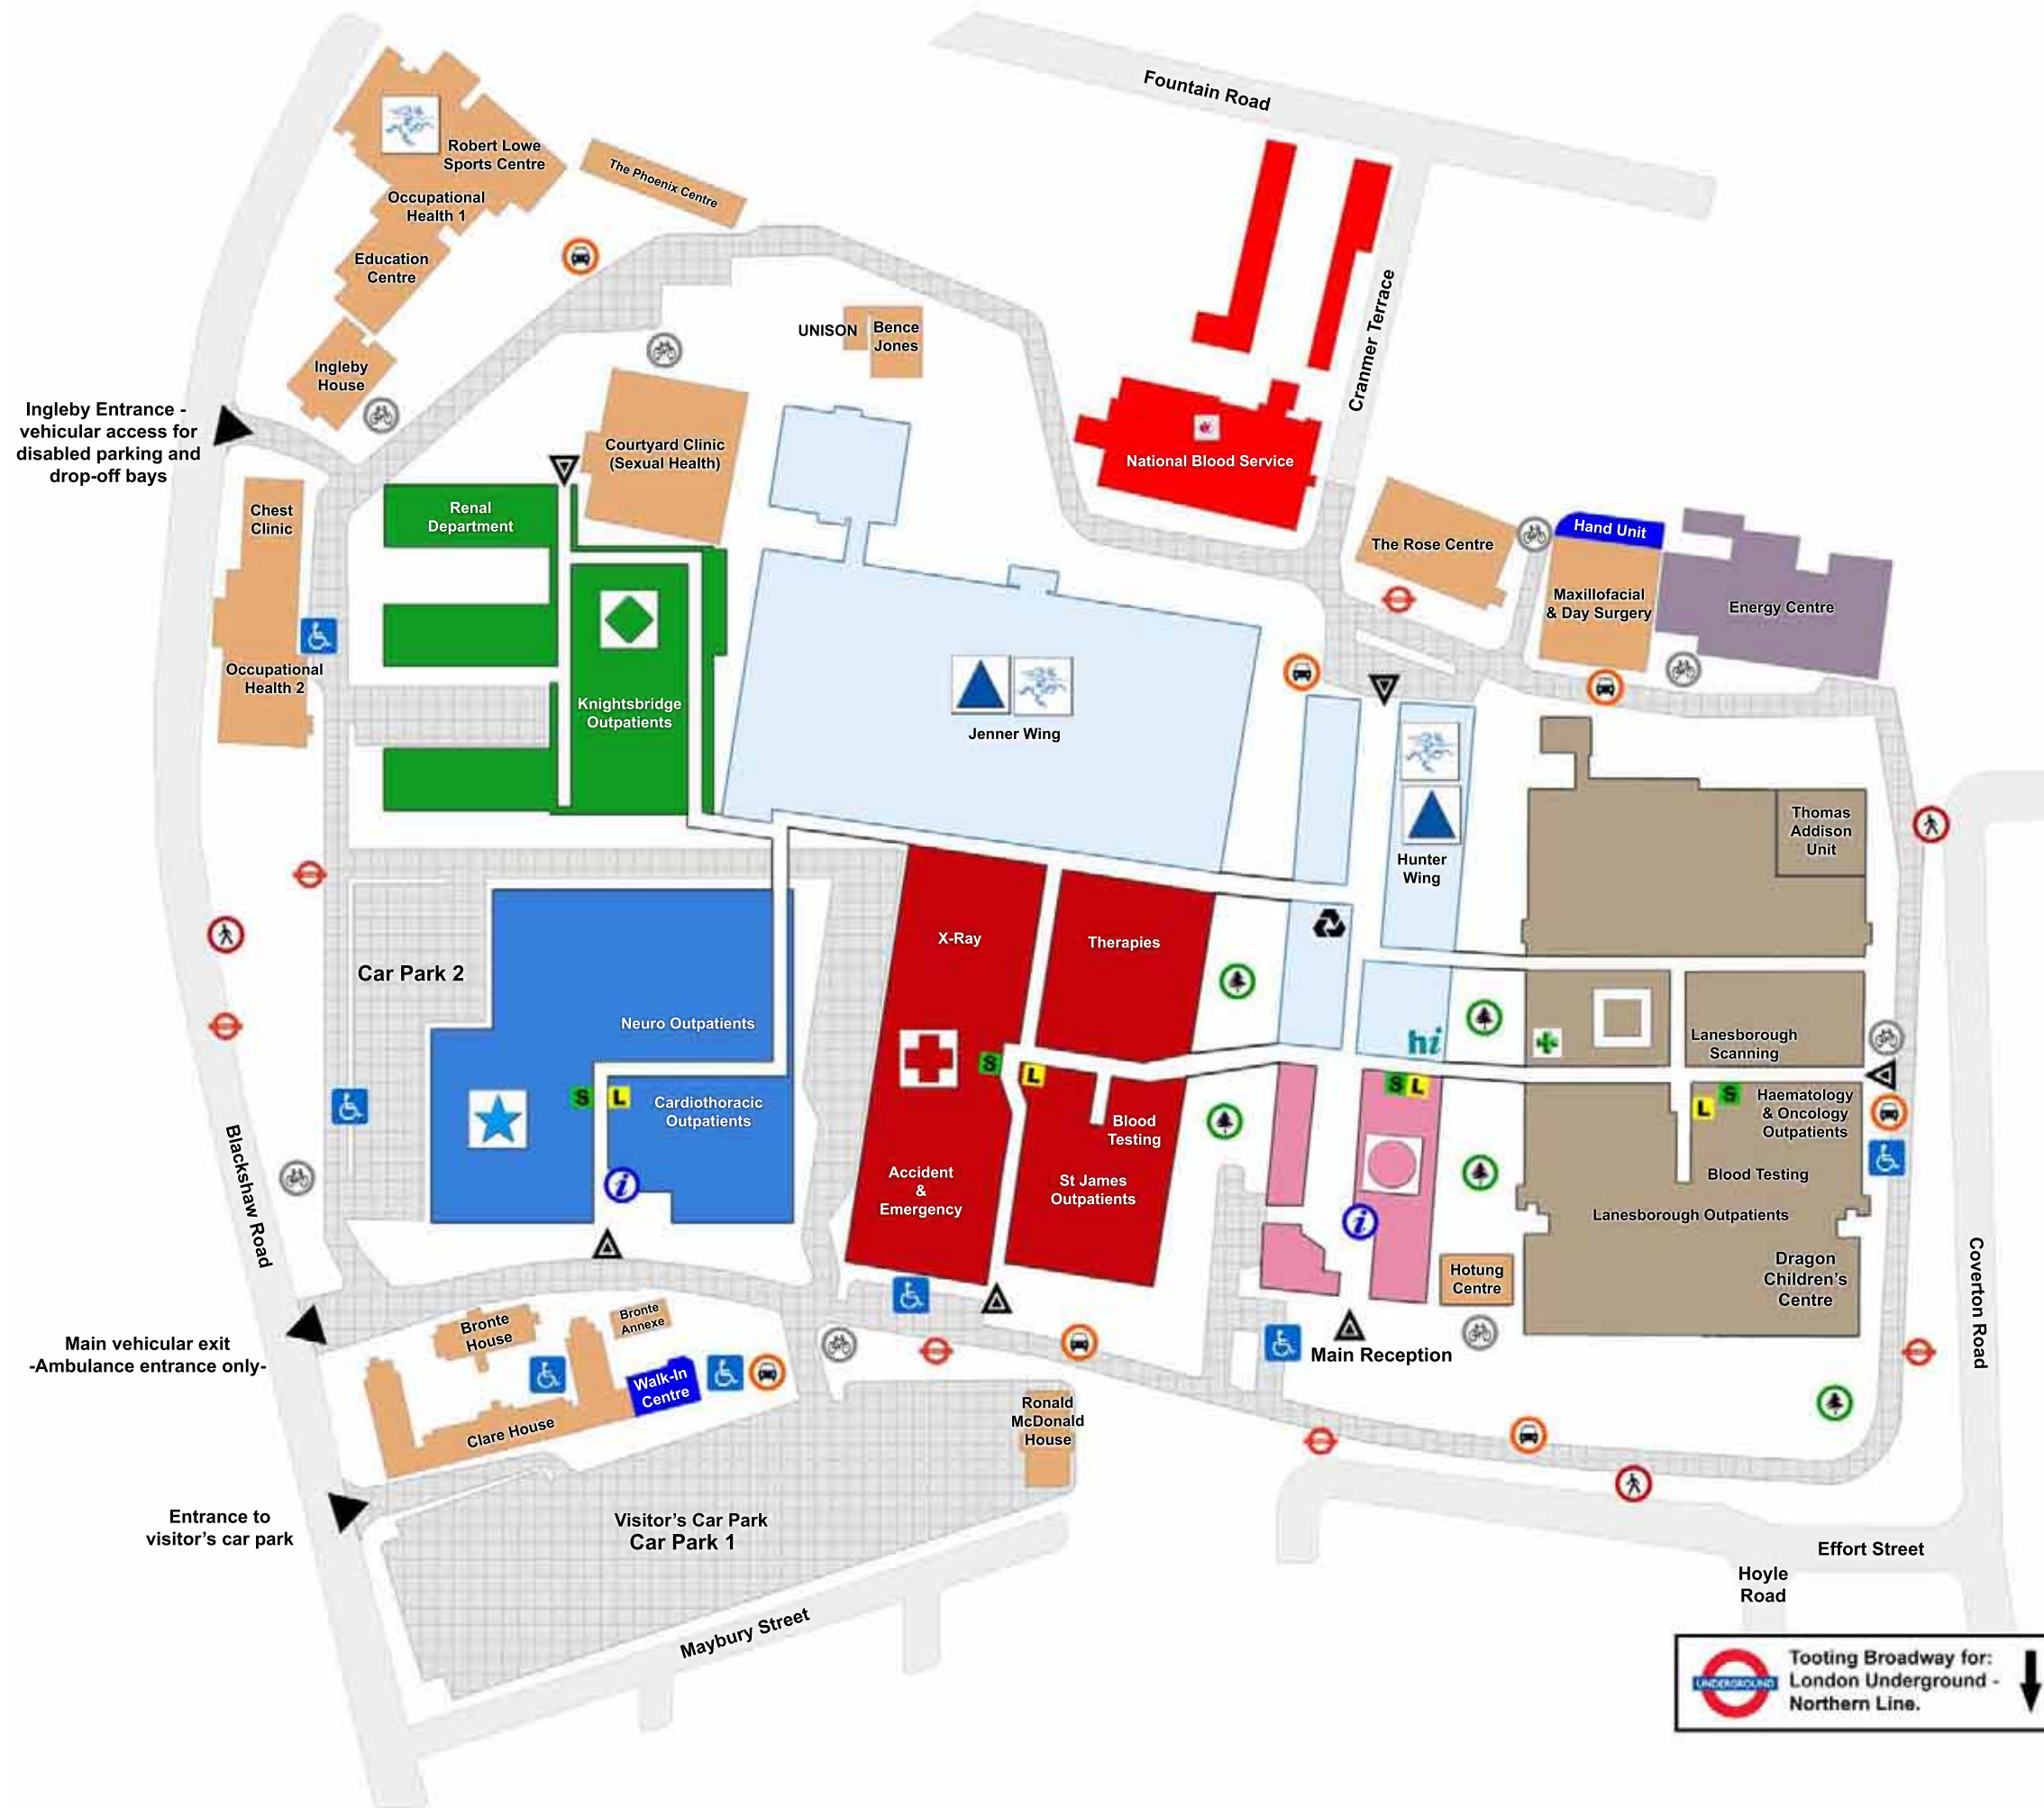

St. George's Hospital

- Atkinson Morley wing
 - St. James wing
 - Lanesborough wing
 - Knightsbridge wing
 - Grosvenor wing
 - Hunter wing
 - Jenner wing
 - St George's University of London
-
- Stairs
 - Lifts
 - Entrance to wing
 - Pharmacy
 - Information
 - Health Information
 - Natwest ATM
 - Disabled parking
 - Drop-off point
 - Cycle shelter
 - Pedestrian access
 - Bus stop
 - Garden
 - Perimeter road

Day buses including 24-hour services

Bus route	Towards	Bus stops
44	Tooting	Victoria
57	Clapham Park	Clapham Park
77	Kingston	Kingston
127	Twickenham	Twickenham
131	Putney	Putney
155	Waterloo	Waterloo
218	Putney	Putney
264	Clapham	Clapham
270	Putney	Putney
280	Putney	Putney
333	Putney	Putney
353	Putney	Putney
493	Putney	Putney
G1	Putney	Putney